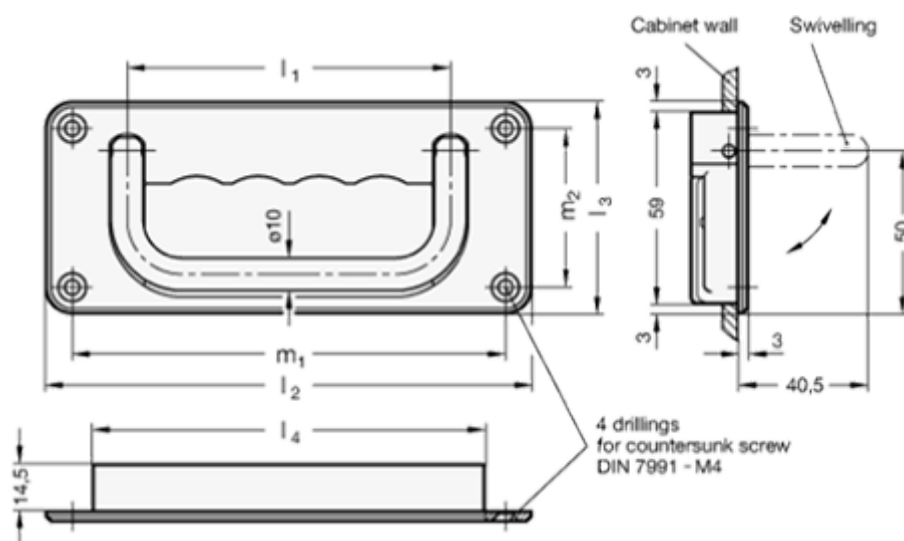

Data Sheet

Article number: 204258120NISRB
Description: E+G Folding handle
GN 425.8-120-NI-SR-B

Measures

= -	l_2	= 170
= -	l_3	= 65
= -	l_4	= 141
= -	l_5	= 142
= -	l_6	= 60
= -	m_1	= 154
= -	m_2	= 49
$l_1 = 120$	Type	= GN 425.8-120-NI-SR-B

Weight (g) = 380